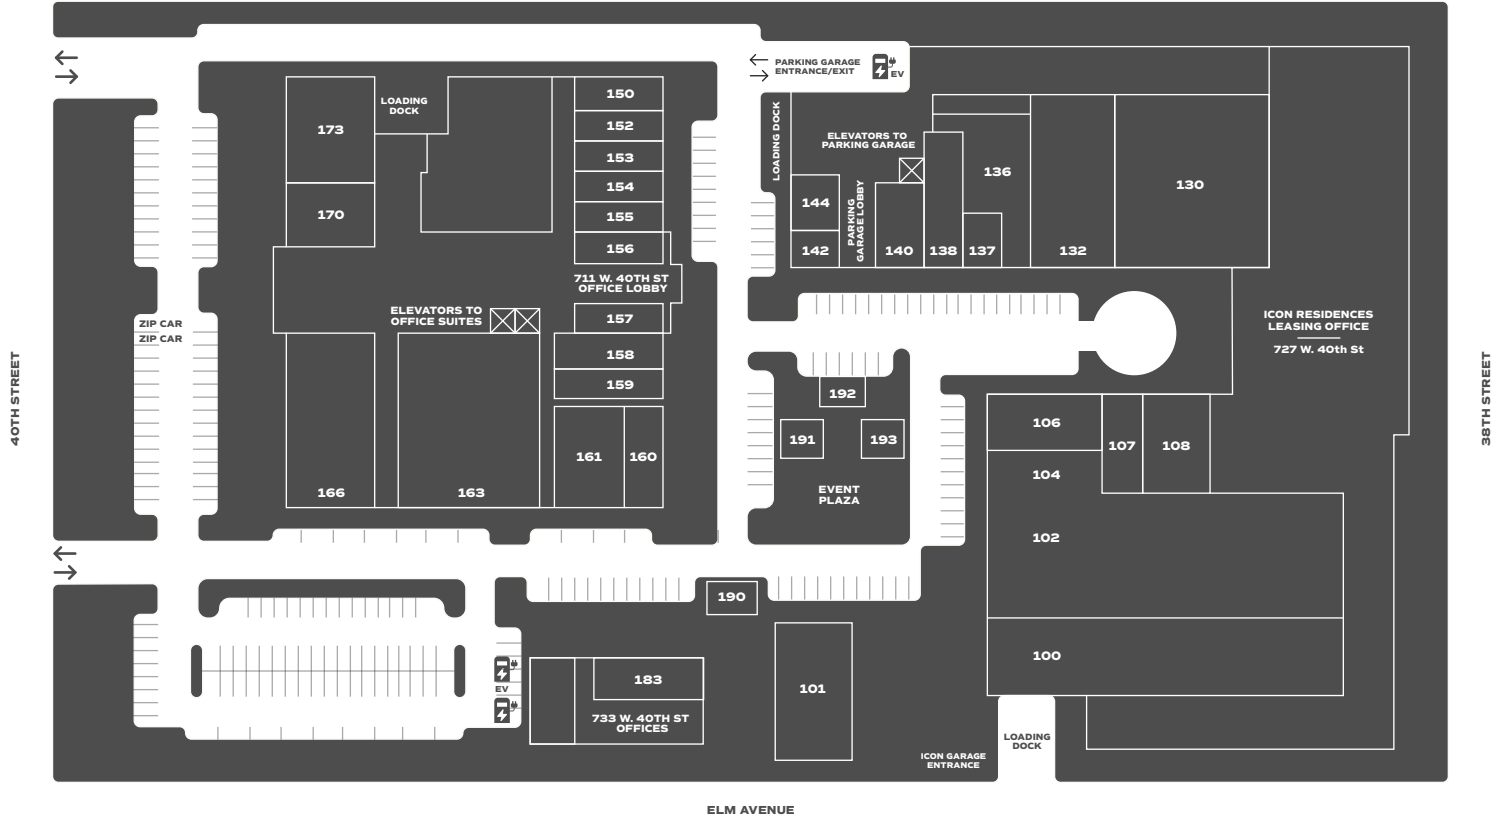

# Rotunda Directory Map

- |  |                                     |   |
|--|-------------------------------------|---|
| <b>138</b> 18-8 Sushi                    | <b>159</b> ManiLuxe Nail Care & Spa | <b>152</b> The Local Fry  |
| <b>191</b> Art Gallery Café              | <b>108</b> Massage Envy             | <b>153</b> The UPS Store  |
| <b>170</b> ATI Physical Therapy          | <b>100</b> Medium Rare              | <b>155</b> Toki Tako  |
| <b>166</b> Bank of America - Coming Soon | <b>154</b> Mi & Yu Noodle Bar       | <b>173</b> University of Maryland Urgent Care   |
| <b>101</b> Barn & Lodge - Coming Soon    | <b>140</b> Moby Dick House Of Kabob | <b>102</b> Warehouse Cinemas  |
| <b>130</b> Brick Bodies                  | <b>106</b> MOD Pizza                | <b>104</b> Warehouse Tap Room   |
| <b>137</b> Cinnaholic                    | <b>163</b> Mom's Organic Market     | <b>183</b> Xfinity Store by Comcast   |
| <b>132</b> Club Pilates                  | <b>158</b> Pure Barre               |  EV Charging |
| <b>136</b> CorePower Yoga                | <b>142</b> Pure Raw Juice           |   |
| <b>144</b> Drybar                        | <b>192</b> Rita's Italian Ice       |   |
| <b>157</b> Floyd's 99 Barbershop         | <b>160</b> Starbucks                |   |
| <b>107</b> Juvix The Tech Guy            | <b>156</b> The Joint Chiropractic   |   |